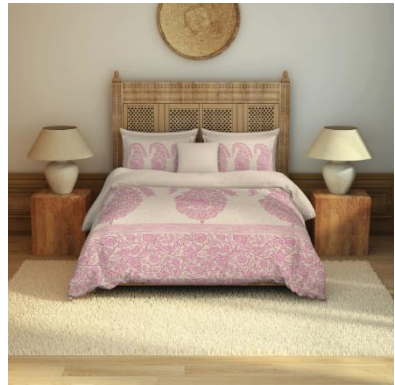

1077499

Rangana Gold®

A tribute to the beautiful art forms of India.

FEATURES	Details
MRP	3999.00
PRODUCT SPECIFICATIONS	210 TC 100% Cotton Double Bedsheet: 2.24mX 2.74m 2N Pillow covers : 43cmX68cm
DESIGN OPTIONS	Warli, Patachitra, Kashmiri Shawl, Kalamkari, Gularana
PACK KEY	5