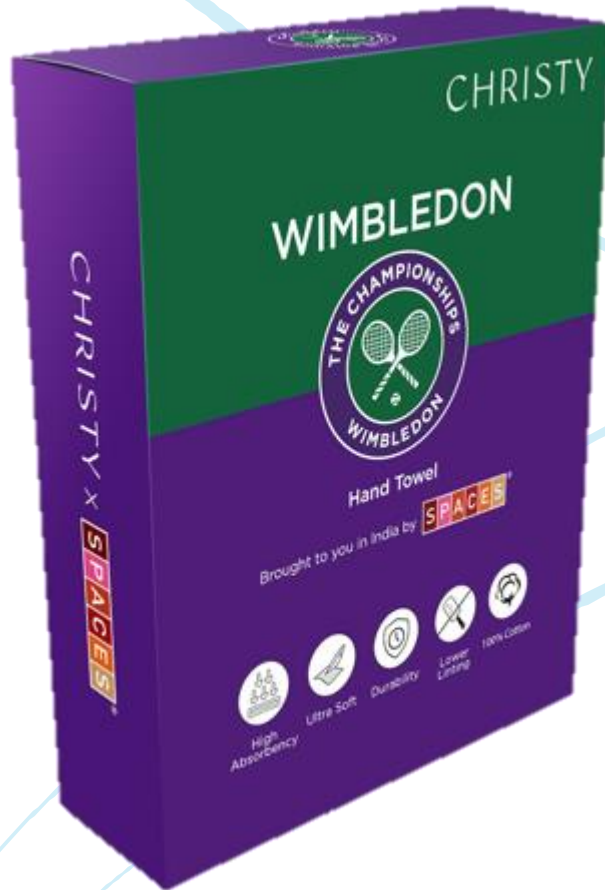

1074455

1074456

1074448

1074449

FEATURES	DETAILS
MRP	599.00
PRODUCT SPECIFICATIONS	520 GSM 1N HAND TOWEL : 40CMX60CM
COLORS	Purple, Green, Hyacinth, Acai
PACK KEY	24