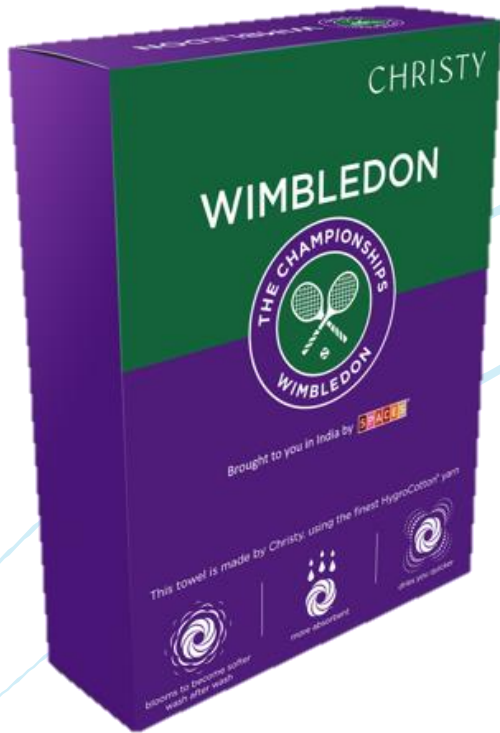

## Set of 2 Hand Towels

FEATURES	DETAILS
MRP	899.00
PRODUCT SPECIFICATIONS	475GSM 2N Hand Towel : 40cm x 60cm
OPTIONS	Corn Husk, Cashmere Blue, Elderberry
PACK KEY	10

1077523

1077524

1077524

# WIMBLEDON COLLECTION

Blooms When Washed

Dries You Quicker

More Absorbent