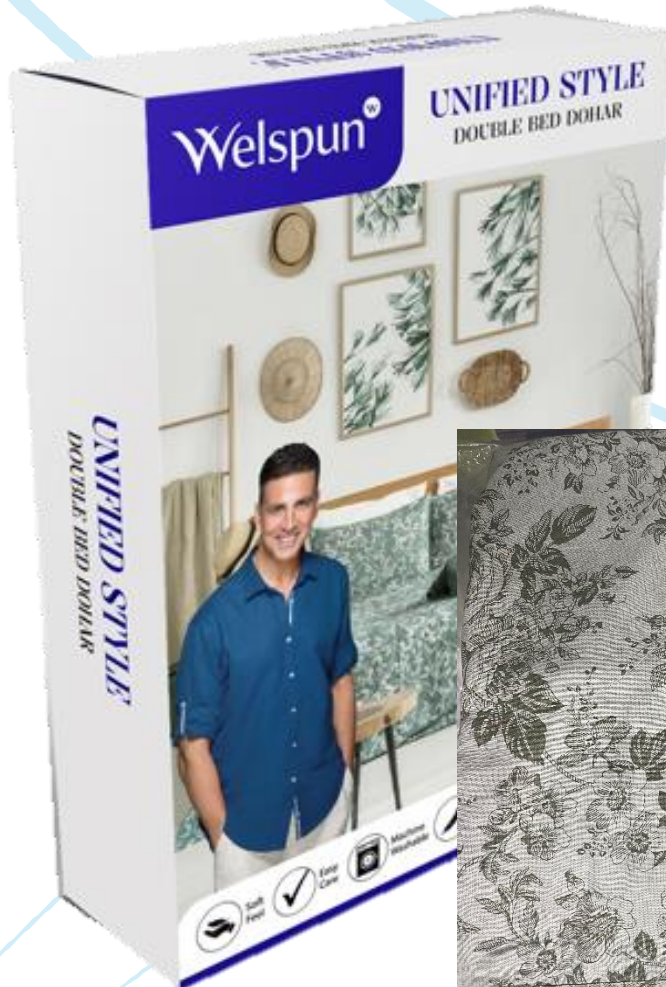

Unified Style Dohar Collection

Design reference

FEATURES	DETAILS
MRP	4999.00
PRODUCT SPECIFICATIONS	1N DOUBLE BED DOHAR : 2.00mX 2.10m
DESIGN	Assorted Monochrome Designs
PACK KEY	5