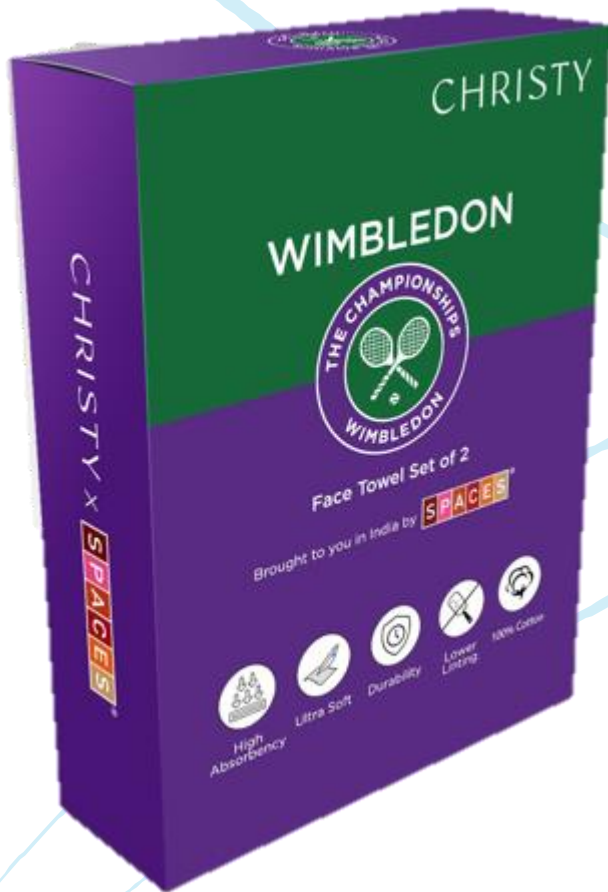

Wimbledon Face Towel set of 2

1074457

1074450

FEATURES	DETAILS
MRP	599.00
PRODUCT SPECIFICATIONS	520 GSM 2N FACE TOWEL : 30CM X 30CM
COLORS	Purple - Green, Hyacinth - Acai
PACK KEY	24